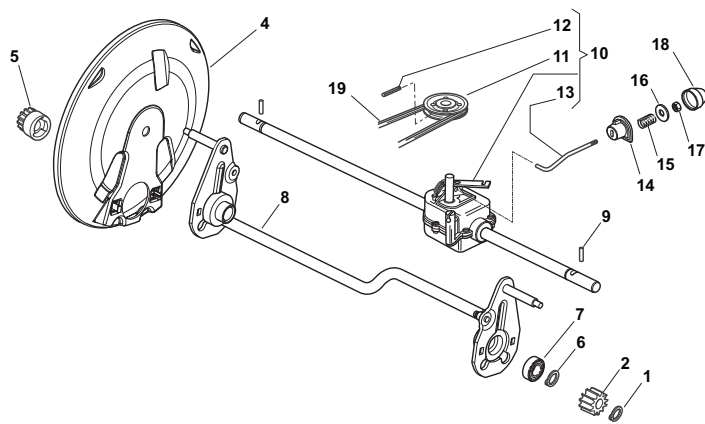

Fig.	Quantity	Part No	Description	Notes
1	1	381006670/2	Handle Tube	
2	1	381003349/0	Lever, Driving	
3	1	381003346/0	Lever, Engine Brake	
4	1	122430309/0	Spring	
5	1	112154330/0	Nut	
6	2	381007046/0	Handle Black Upper Part Dmxnp	
6	2	381007047/0	Handle Grey Upper Part	
7	4	112735662/1	Screw	
8	4	322041967/1	Bushing	
9	3	112154510/0	Nut	
10	2	112728721/0	Screw	
11	2	112727786/0	Screw	
13	1	381030067/0	Cable Rear Drive	
14	1	181007145/0	Throttle Cable	B&S Engine
14	1	181007199/0	Throttle Cable	Honda and GGP Engine
15	1	322806644/0	Protection	
16	2	112727812/0	Screw	
17	2	112523000/1	Washer	
19	1	322488301/0	Joint Sleeve Grey Right	
20	1	322488303/0	Joining Sleeve Grey Left	
21	2	122671651/0	Washer	
22	2	112819105/0	Screw	
23	2	322399804/1	Nut	
24	2	112293200/0	Nut	
25	2	112793301/0	Screw	
26	2	112155000/0	Nut	
27	2	118203854/0	Screw	
28	1	112727786/0	Screw	
29	1	381030081/0	Cable, Mechanical Clutch	
30	1	322000020/0	Adapter Drive BBC	

Fig.	Quantity	Part No	Description	Notes
1	2	112608600/0	Seeger	
2	1	122570120/1	Pinion Left	
4	2	322600160/0	Protection, Wheel	
5	1	122570110/1	Pinion Right	
6	2	112608600/0	Seeger	
7	2	119216035/0	Bearing	
8	1	381002863/0	Rear Wheel Axle	
9	2	122753000/0	Pin	
10	1	181003079/1	Gear Box (Black)	
11	1	122601909/0	Pulley	
12	1	112645705/0	Elastic Pin	
13	1	122033281/0	Adjustment Rod	
14	1	122041957/1	Bushing	
15	1	122450063/0	Spring	
16	1	322680009/0	Washer	
17	1	112154510/0	Nut	
18	1	122110230/0	Hub Cover	
19	1	135064195/0	Belt	