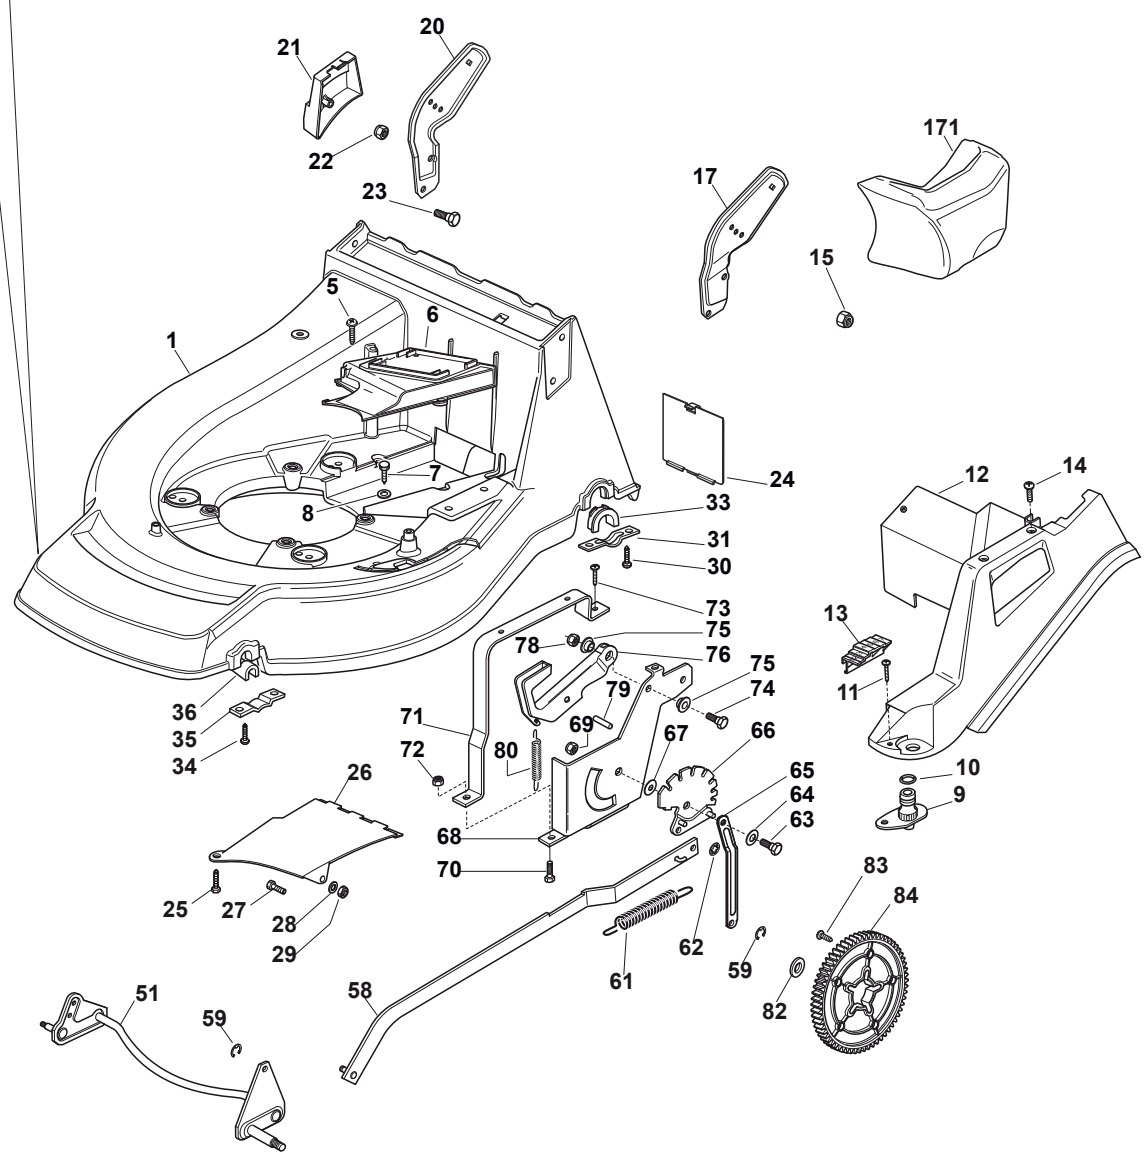

THIS INFORMATION IS NOT INTENDED FOR SALE OR RESALE, AND THIS NOTICE MUST REMAIN ON ALL COPIES.

Fig.	Quantity	Part No	Description	Notes
1	1	381003543/1	Red Deck	
5	2	112728522/0	Screw	
6	1	322060200/1	Belt Protection	
7	1	112731350/0	Screw	
8	2	112523040/0	Washer	
9	1	122034000/0	Washing Connection	
10	1	119035000/0	Or Ring	
11	3	112728519/0	Screw	
12	1	322060144/3	Deck, Adjustment	
13	1	122570200/0	Position Plate	
14	1	112728520/0	Screw	
15	2	112155000/0	Nut	
17	1	322778397/1	Left Bracket	
20	1	322778396/1	Right Bracket	
21	1	122601001/0	Right Bracket Protection	
22	2	112155000/0	Nut	
23	2	112793301/0	Screw	
24	1	122595352/0	Inspection Door	
25	1	112731350/0	Screw	
26	1	322108205/0	Conveyor	
27	1	112789000/0	Screw	
28	1	112523020/0	Washer	
29	1	112154330/0	Nut	
30	4	112731350/0	Screw	
31	2	322545177/0	Plate	
33	2	322038407/0	Brass	
34	4	112731350/0	Screw	
35	2	322545156/0	Plate	
36	2	122038400/1	Brass	
37	1	122226050/0	Black Front Cover	
38	1	322226112/1	Mask, Grey	
39	1	322226124/0	Mask, Black	
40	4	112735420/0	Screw	
51	1	381302865/0	Axle, Front Wheels	
58	1	381002023/0	Rod	
59	2	112000930/0	Benzing Ring	
61	1	122446187/0	Spring	
62	2	112604899/0	Crown Fastener	
63	1	122529662/0	Fulcrum Pin	
64	1	322672151/0	Antifriction Washer	
65	1	322033299/0	Rod	
66	1	381000499/0	Sector, Height Adjustment	
67	1	322672152/0	Antifriction Washer	
68	1	322785109/0	Support, Height Adjustment	
69	1	112155000/0	Nut	
70	2	112793301/0	Screw	
71	1	322785113/0	Handle Support	
72	2	112293201/0	Nut	
73	1	112729600/0	Screw	
74	1	112793301/0	Screw	
75	2	125038002/1	Bushing	

Fig.	Quantity	Part No	Description	Notes
76	1	322393611/2	Height Adjustment Handle	
78	1	112293201/0	Nut	
79	1	112622640/0	Pin	
80	1	122446175/0	Spring	
82	2	122675100/0	Washer	
83	6	112728691/0	Screw	
84	2	322120110/0	Wheels Crown	
171	1	322140224/0	Mulching Deflector	