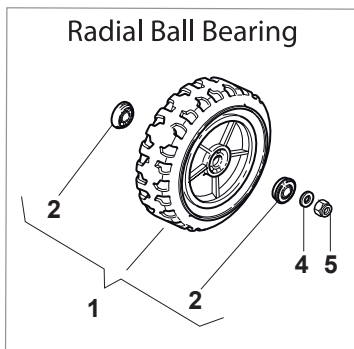

Eco Stiga Wheels - Ø 210

Eco Stiga Wheels - Ø 300

Fig.	Quantity	Part No	Description	Notes
1	2	381007490/0	Wheel	
2	4	119216035/0	Bearing	
3	2	381007391/1	Wheel	
4	8	112521350/0	Washer	
5	8	112155000/0	Nut	
6	4	122122200/0	Bearing	
8	2	322110643/0	Hub Cap Grey	
9	2	322110382/0	Hub Cap Grey	
10	2	322110417/0	Hub Cap Grey	
12	2	322110644/0	Hub Cap Grey	
13	2	322110511/0	Hub Cap Grey	
14	2	322110590/0	Hub Cap Grey