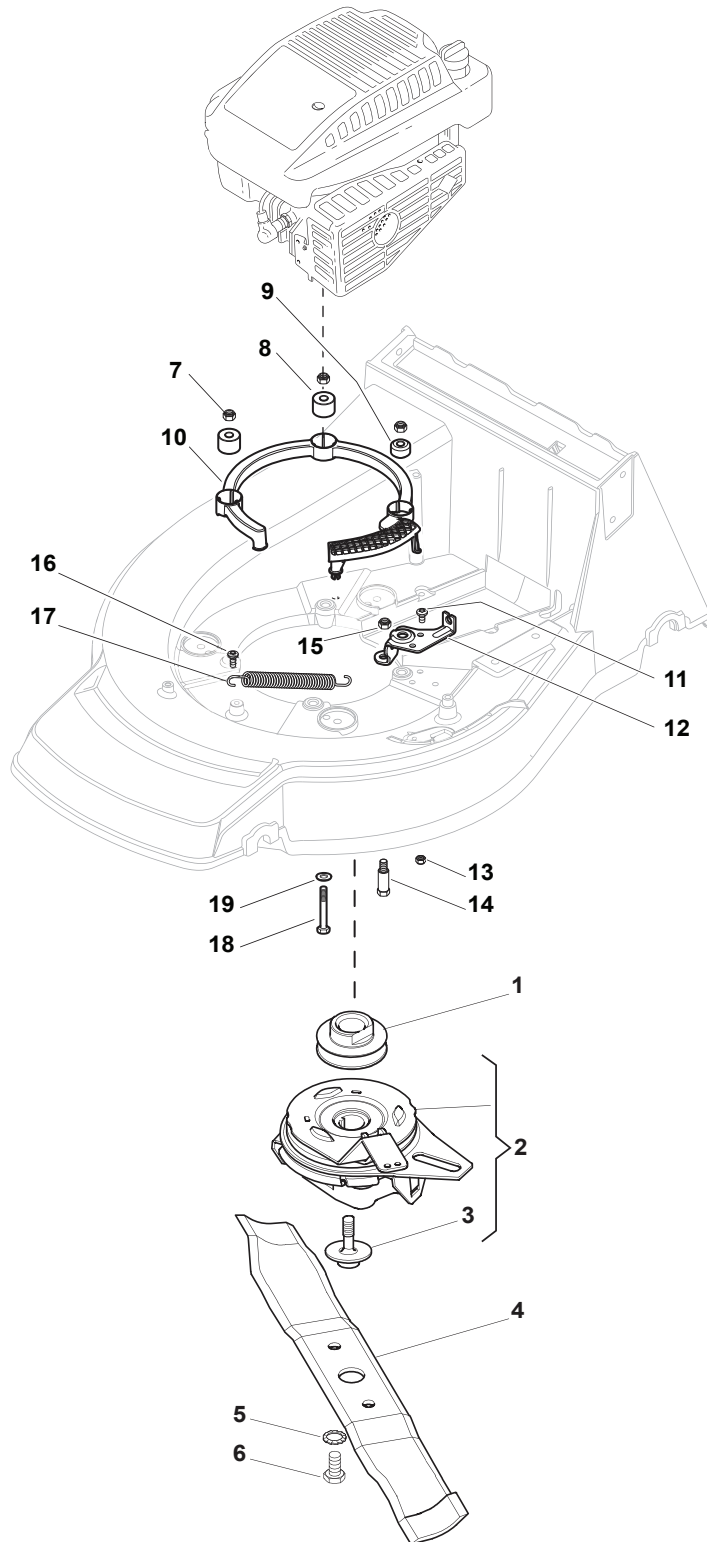

NP 534 W TR BBC

WBH Petrol Steel Blade

Issue 10 - 2015

Fig.	Quantity	Part No	Description	Notes
1	1	122601922/0	Pulley, Crankshaft Ø 22.2	for B&S and GGP Engines
1	1	122601923/0	Pulley, Crankshaft Ø 25	for HONDA Engines
2	1	118399051/0	Blade Brake Clutch	
3	1	112735460/0	Screw	
4	1	181004382/0	Mulching Blade	
5	2	112540070/0	Washer	
6	2	112794110/0	Screw	
7	3	112154210/0	Nut	
8	2	122170835/0	Spacer	
9	1	122170836/1	Spacer	
10	1	322170961/0	Clutch Protection	
11	2	112735664/0	Screw	
12	1	322551665/0	Pulley	
13	2	112154510/0	Nut	
14	1	125580018/0	Stake	
15	1	112155000/0	Nut	
16	1	112735664/0	Screw	
17	1	122446188/0	Spring	
18	3	112692050/0	Screw	for B&S Engine
18	3	112692080/0	Screw	for HONDA Engine
19	3	112521350/0	Washer