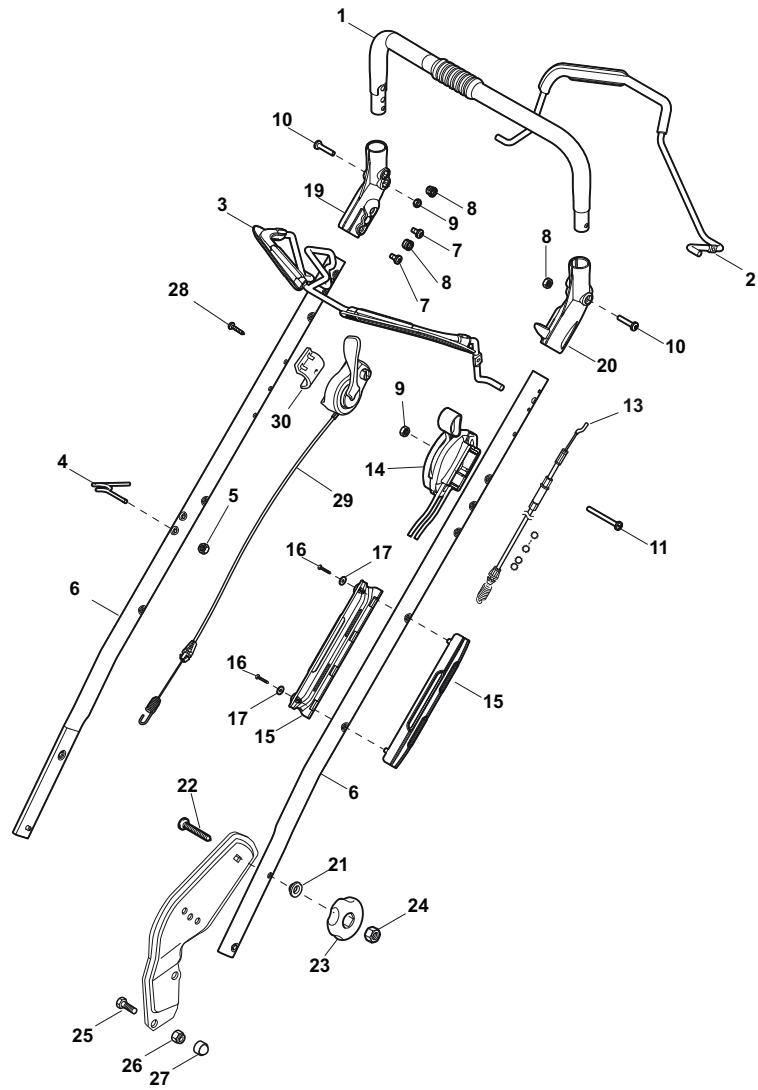

Fig.	Quantity	Part No	Description	Notes
76	1	322393611/2	Height Adjustment Handle	
78	1	112293201/0	Nut	
79	1	112622640/0	Pin	
80	1	122446175/0	Spring	
82	2	122675100/0	Washer	
83	6	112728691/0	Screw	
84	2	322120110/0	Wheels Crown	
171	1	322140224/0	Mulching Deflector	

Fig.	Quantity	Part No	Description	Notes
1	1	381006670/2	Handle Tube	
2	1	381003349/0	Lever, Driving	
3	1	381003346/0	Lever, Engine Brake	
4	1	122430309/0	Spring	
5	1	112154330/0	Nut	
6	2	381007046/0	Handle Black Upper Part Dmxnp	
6	2	381007047/0	Handle Grey Upper Part	
7	4	112735662/1	Screw	
8	4	322041967/1	Bushing	
9	3	112154510/0	Nut	
10	2	112728721/0	Screw	
11	2	112727786/0	Screw	
13	1	381030067/0	Cable Rear Drive	
14	1	181007145/0	Throttle Cable	B&S Engine
14	1	181007199/0	Throttle Cable	Honda and GGP Engine
15	1	322806644/0	Protection	
16	2	112727812/0	Screw	
17	2	112523000/1	Washer	
19	1	322488301/0	Joint Sleeve Grey Right	
20	1	322488303/0	Joining Sleeve Grey Left	
21	2	122671651/0	Washer	
22	2	112819105/0	Screw	
23	2	322399804/1	Nut	
24	2	112293200/0	Nut	
25	2	112793301/0	Screw	
26	2	112155000/0	Nut	
27	2	118203854/0	Screw	
28	1	112727786/0	Screw	
29	1	381030081/0	Cable, Mechanical Clutch	
30	1	322000020/0	Adapter Drive BBC	

Fig.	Quantity	Part No	Description	Notes
1	2	112608600/0	Seeger	
2	1	122570120/1	Pinion Left	
4	2	322600160/0	Protection, Wheel	
5	1	122570110/1	Pinion Right	
6	2	112608600/0	Seeger	
7	2	119216035/0	Bearing	
8	1	381002863/0	Rear Wheel Axle	
9	2	122753000/0	Pin	
10	1	181003079/1	Gear Box (Black)	
11	1	122601909/0	Pulley	
12	1	112645705/0	Elastic Pin	
13	1	122033281/0	Adjustment Rod	
14	1	122041957/1	Bushing	
15	1	122450063/0	Spring	
16	1	322680009/0	Washer	
17	1	112154510/0	Nut	
18	1	122110230/0	Hub Cover	
19	1	135064195/0	Belt	