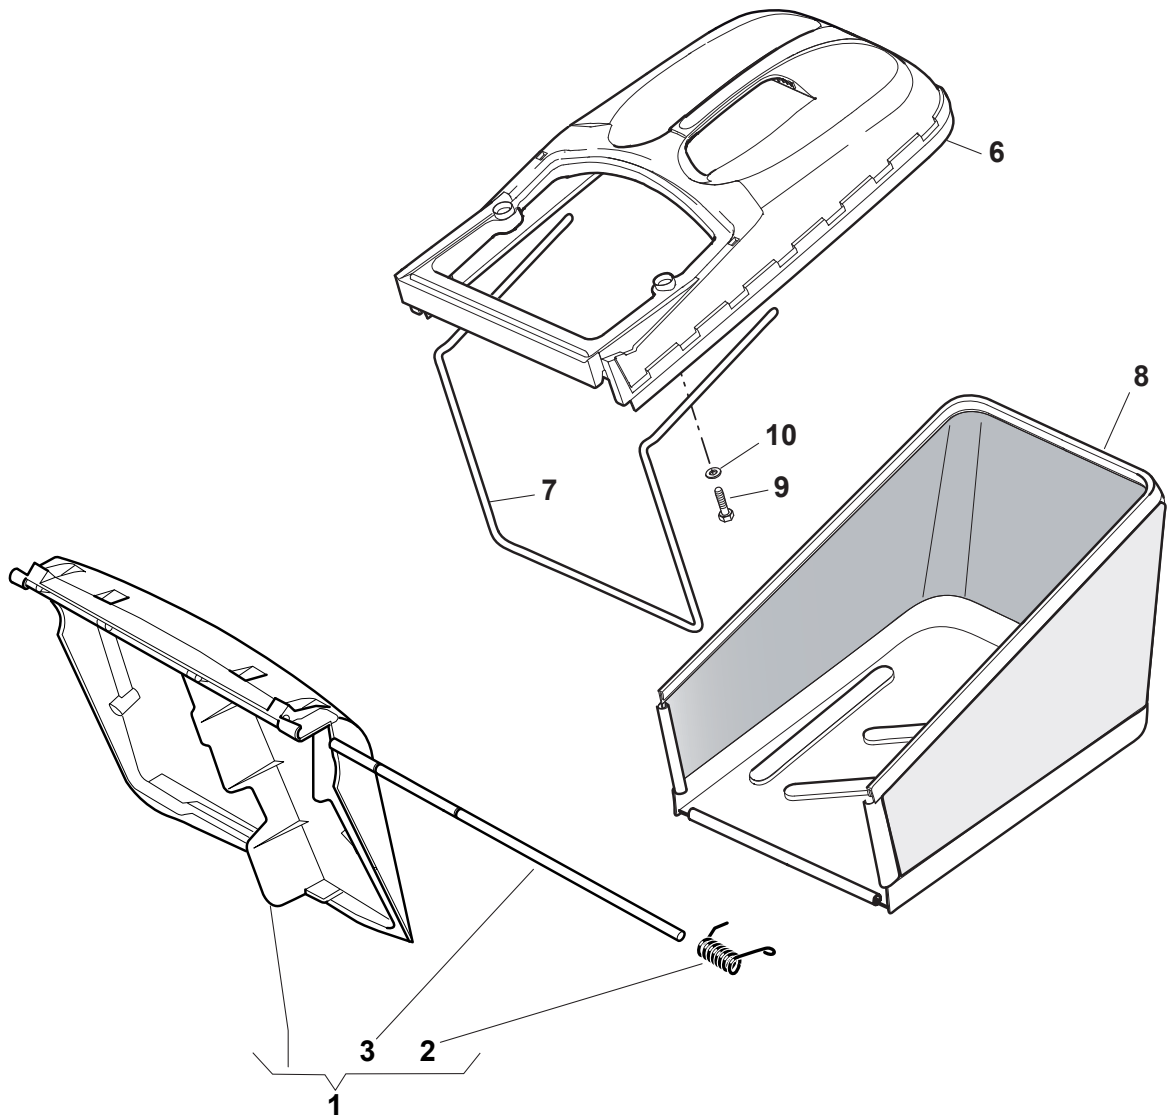

NP 534 W TR BBC

WBH Petrol Steel Grass-Catcher

Issue 10 - 2015

Fig.	Quantity	Part No	Description	Notes
1	1	381008050/0	Stone Guard, Black	Black
1	1	381008108/0	Stone Guard, White	White
2	1	122451000/0	Spring	
3	1	122517856/1	Pin	
6	1	322486102/0	Fabrix/Plastic Grassc. Upper P	
7	1	122608526/0	Grasscatch. Lower Stiffening A	
8	1	181002212/0	Box, Fabric	
9	2	112728680/0	Screw	
10	2	112523050/0	Washer