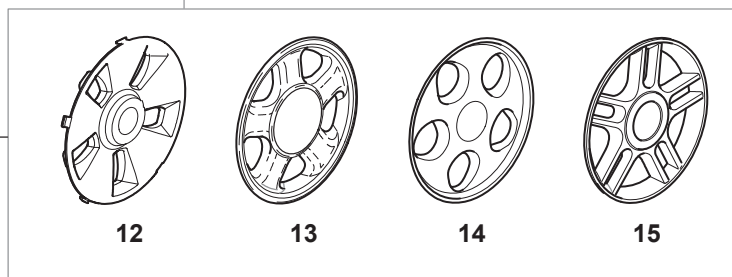

Eco Stiga Wheels - Ø 210

Eco Stiga Wheels - Ø 300

Fig.	Quantity	Part No	Description	Notes
1	2	381007490/0	Wheel	
2	4	119216035/0	Bearing	
3	2	381007391/1	Wheel	
4	8	112521350/0	Washer	
5	8	112155000/0	Nut	
6	4	122122200/0	Bearing	
8	2	322110643/0	Hub Cap Grey	
9	2	322110382/0	Hub Cap Grey	
10	2	322110417/0	Hub Cap Grey	
12	2	322110644/0	Hub Cap Grey	
13	2	322110511/0	Hub Cap Grey	
14	2	322110590/0	Hub Cap Grey