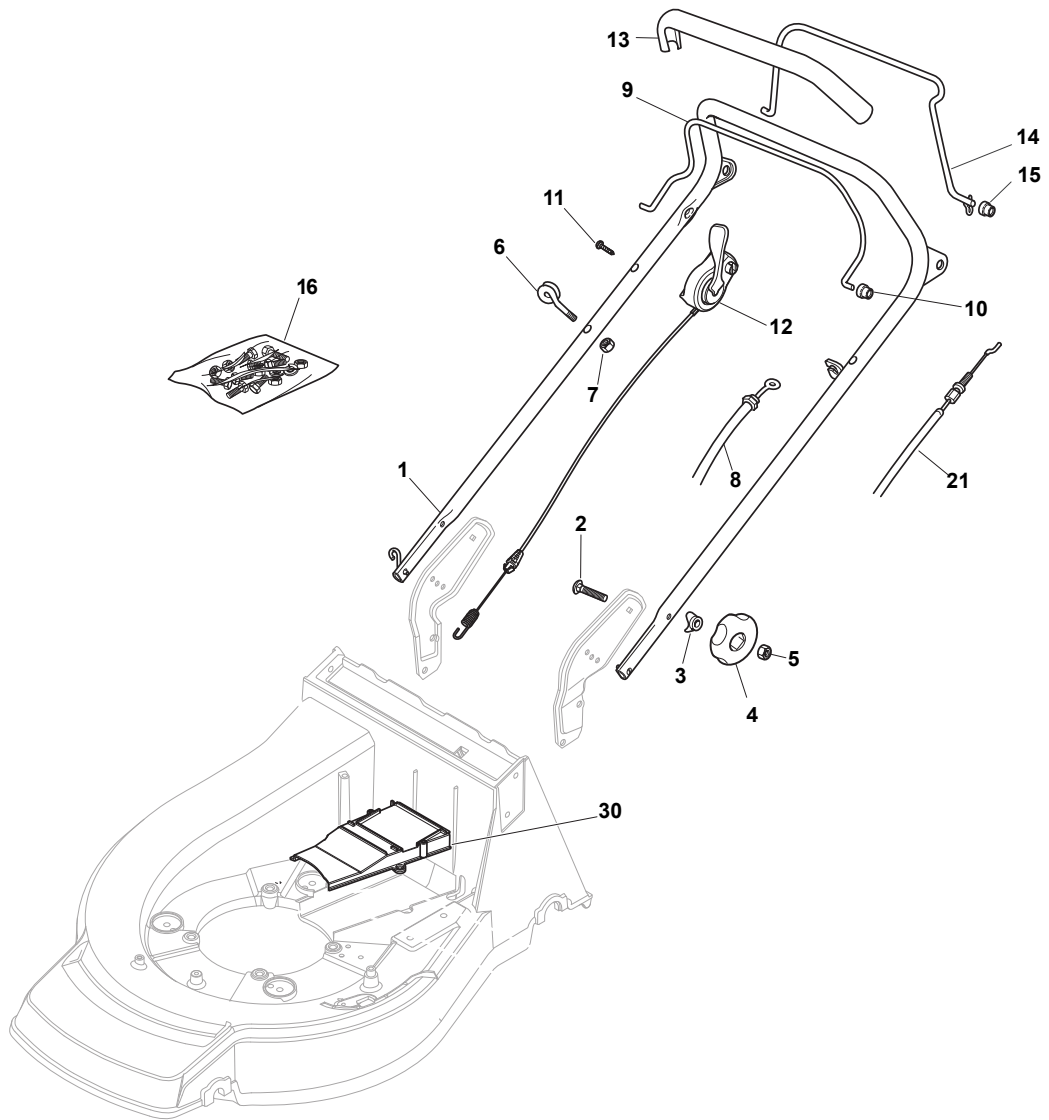

Fig.	Quantity	Part No	Description	Notes
76	1	322393611/2	Height Adjustment Handle	
78	1	112293201/0	Nut	
79	1	112622640/0	Pin	
80	1	122446175/0	Spring	
82	2	122675100/0	Washer	
83	6	112728691/0	Screw	
84	2	322120110/0	Wheels Crown	
171	1	322140224/0	Mulching Deflector	

Fig.	Quantity	Part No	Description	Notes
1	1	381006670/2	Handle Tube	
2	1	381003349/0	Lever, Driving	
3	1	381003346/0	Lever, Engine Brake	
4	1	122430309/0	Spring	
5	1	112154330/0	Nut	
6	2	381007046/0	Handle Black Upper Part Dmxnp	
6	2	381007047/0	Handle Grey Upper Part	
7	4	112735662/1	Screw	
8	4	322041967/1	Bushing	
9	3	112154510/0	Nut	
10	2	112728721/0	Screw	
11	2	112727786/0	Screw	
13	1	381030067/0	Cable Rear Drive	
14	1	181007145/0	Throttle Cable	B&S Engine
14	1	181007199/0	Throttle Cable	Honda and GGP Engine
15	1	322806644/0	Protection	
16	2	112727812/0	Screw	
17	2	112523000/1	Washer	
19	1	322488301/0	Joint Sleeve Grey Right	
20	1	322488303/0	Joining Sleeve Grey Left	
21	2	122671651/0	Washer	
22	2	112819105/0	Screw	
23	2	322399804/1	Nut	
24	2	112293200/0	Nut	
25	2	112793301/0	Screw	
26	2	112155000/0	Nut	
27	2	118203854/0	Screw	
28	1	112727786/0	Screw	
29	1	381030081/0	Cable, Mechanical Clutch	
30	1	322000020/0	Adapter Drive BBC	

Fig.	Quantity	Part No	Description	Notes
1	2	112608600/0	Seeger	
2	1	122570120/1	Pinion Left	
4	2	322600160/0	Protection, Wheel	
5	1	122570110/1	Pinion Right	
6	2	112608600/0	Seeger	
7	2	119216035/0	Bearing	
8	1	381002863/0	Rear Wheel Axle	
9	2	122753000/0	Pin	
10	1	181003079/1	Gear Box (Black)	
11	1	122601909/0	Pulley	
12	1	112645705/0	Elastic Pin	
13	1	122033281/0	Adjustment Rod	
14	1	122041957/1	Bushing	
15	1	122450063/0	Spring	
16	1	322680009/0	Washer	
17	1	112154510/0	Nut	
18	1	122110230/0	Hub Cover	
19	1	135064195/0	Belt	