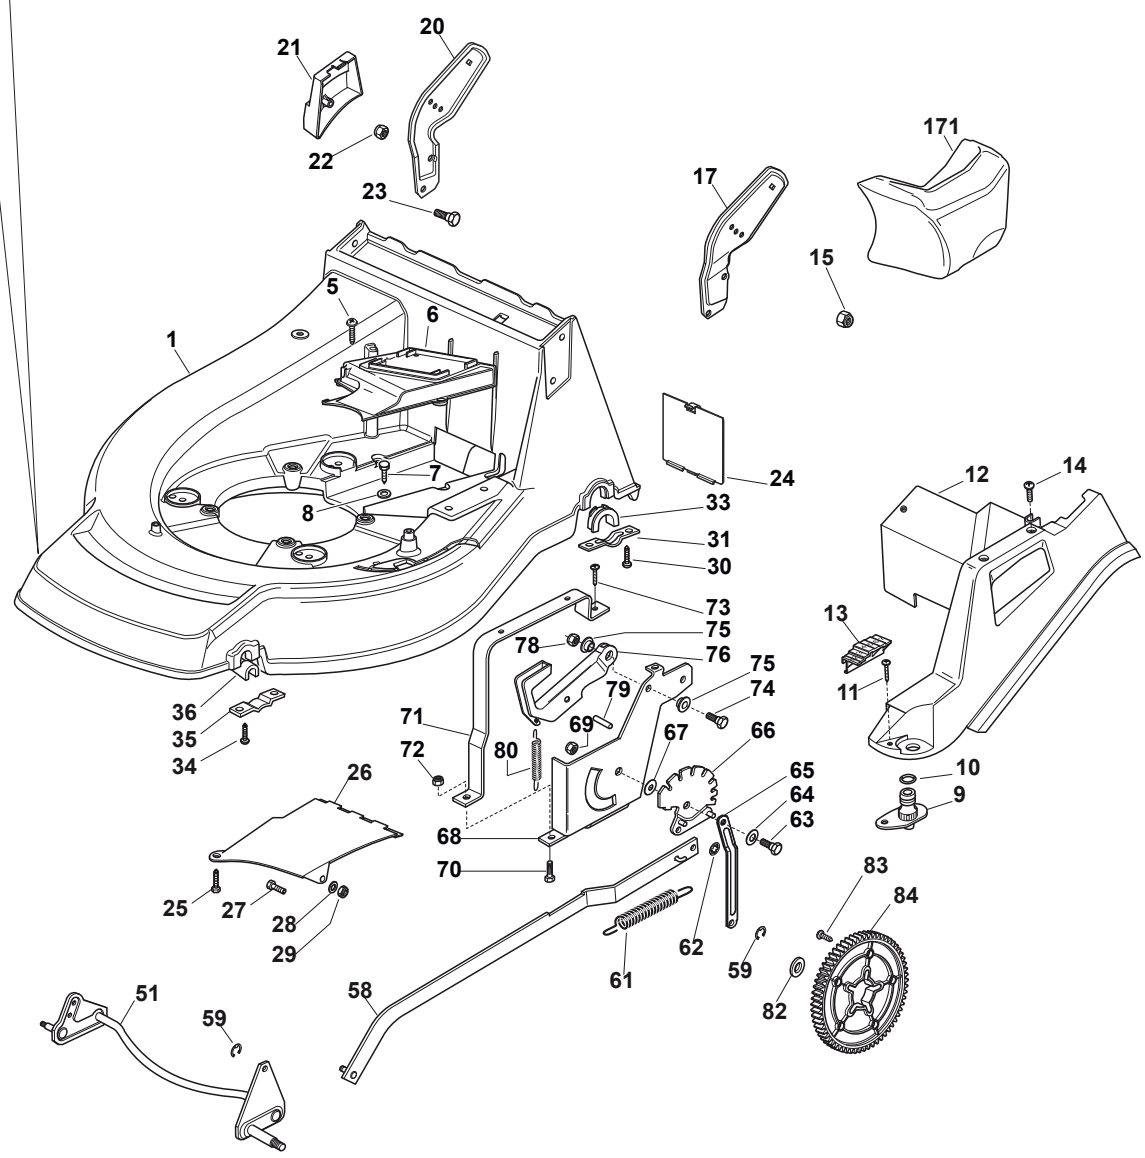

THIS INFORMATION IS NOT INTENDED FOR SALE OR RESALE, AND THIS NOTICE MUST REMAIN ON ALL COPIES.

Fig.	Quantity	Part No	Description	Notes
1	1	381003543/1	Red Deck	
5	2	112728522/0	Screw	
6	1	322060200/1	Belt Protection	
7	1	112731350/0	Screw	
8	2	112523040/0	Washer	
9	1	122034000/0	Washing Connection	
10	1	119035000/0	Or Ring	
11	3	112728519/0	Screw	
12	1	322060144/3	Deck, Adjustment	
13	1	122570200/0	Position Plate	
14	1	112728520/0	Screw	
15	2	112155000/0	Nut	
17	1	322778397/1	Left Bracket	
20	1	322778396/1	Right Bracket	
21	1	122601001/0	Right Bracket Protection	
22	2	112155000/0	Nut	
23	2	112793301/0	Screw	
24	1	122595352/0	Inspection Door	
25	1	112731350/0	Screw	
26	1	322108205/0	Conveyor	
27	1	112789000/0	Screw	
28	1	112523020/0	Washer	
29	1	112154330/0	Nut	
30	4	112731350/0	Screw	
31	2	322545177/0	Plate	
33	2	322038407/0	Brass	
34	4	112731350/0	Screw	
35	2	322545156/0	Plate	
36	2	122038400/1	Brass	
37	1	122226050/0	Black Front Cover	
38	1	322226112/1	Mask, Grey	
39	1	322226124/0	Mask, Black	
40	4	112735420/0	Screw	
51	1	381302865/0	Axle, Front Wheels	
58	1	381002023/0	Rod	
59	2	112000930/0	Benzing Ring	
61	1	122446187/0	Spring	
62	2	112604899/0	Crown Fastener	
63	1	122529662/0	Fulcrum Pin	
64	1	322672151/0	Antifriction Washer	
65	1	322033299/0	Rod	
66	1	381000499/0	Sector, Height Adjustment	
67	1	322672152/0	Antifriction Washer	
68	1	322785109/0	Support, Height Adjustment	
69	1	112155000/0	Nut	
70	2	112793301/0	Screw	
71	1	322785113/0	Handle Support	
72	2	112293201/0	Nut	
73	1	112729600/0	Screw	
74	1	112793301/0	Screw	
75	2	125038002/1	Bushing	

Fig.	Quantity	Part No	Description	Notes
76	1	322393611/2	Height Adjustment Handle	
78	1	112293201/0	Nut	
79	1	112622640/0	Pin	
80	1	122446175/0	Spring	
82	2	122675100/0	Washer	
83	6	112728691/0	Screw	
84	2	322120110/0	Wheels Crown	
171	1	322140224/0	Mulching Deflector	