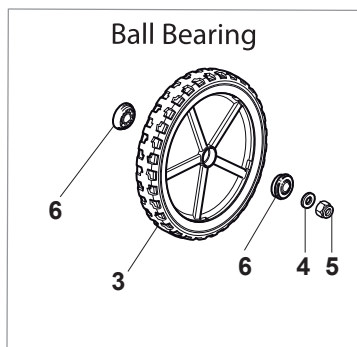

Eco Stiga Wheels - Ø 210

Eco Stiga Wheels - Ø 300

Fig.	Quantity	Part No	Description	Notes
1	2	381007490/0	Wheel	
2	4	119216035/0	Bearing	
3	2	381007391/1	Wheel	
4	8	112521350/0	Washer	
5	8	112155000/0	Nut	
6	4	122122200/0	Bearing	
8	2	322110643/0	Hub Cap Grey	
9	2	322110382/0	Hub Cap Grey	
10	2	322110417/0	Hub Cap Grey	
12	2	322110644/0	Hub Cap Grey	
13	2	322110511/0	Hub Cap Grey	
14	2	322110590/0	Hub Cap Grey