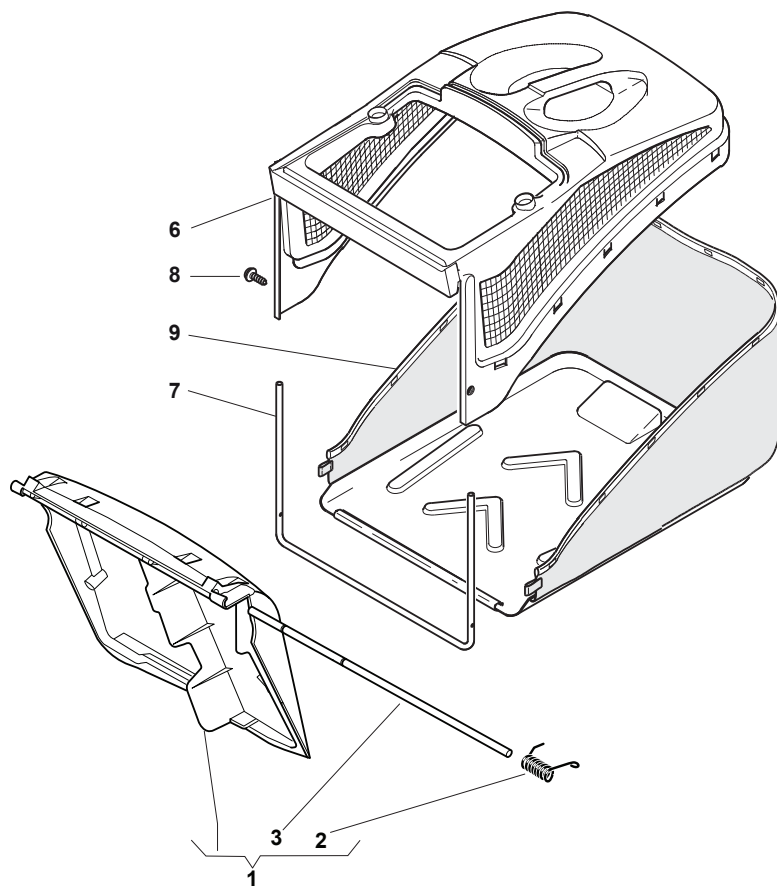

Fig.	Quantity	Part No	Description	Notes
1	2	112608600/0	Seeger	
2	1	122570120/1	Pinion Left	
4	2	322600160/0	Protection, Wheel	
5	1	122570110/1	Pinion Right	
6	2	112608600/0	Seeger	
7	2	119216035/0	Bearing	
8	1	381002863/0	Rear Wheel Axle	
9	2	122753000/0	Pin	
10	1	181003079/1	Gear Box (Black)	
11	1	122601909/0	Pulley	
12	1	112645705/0	Elastic Pin	
13	1	122033281/0	Adjustment Rod	
14	1	122041957/1	Bushing	
15	1	122450063/0	Spring	
16	1	322680009/0	Washer	
17	1	112154510/0	Nut	
18	1	122110230/0	Hub Cover	
19	1	135064195/0	Belt	

Eco Stiga Wheels - Ø 210

Eco Stiga Wheels - Ø 300

Fig.	Quantity	Part No	Description	Notes
1	2	381007490/0	Wheel	
2	4	119216035/0	Bearing	
3	2	381007391/1	Wheel	
4	8	112521350/0	Washer	
5	8	112155000/0	Nut	
6	4	122122200/0	Bearing	
8	2	322110643/0	Hub Cap Grey	
9	2	322110382/0	Hub Cap Grey	
10	2	322110417/0	Hub Cap Grey	
12	2	322110644/0	Hub Cap Grey	
13	2	322110511/0	Hub Cap Grey	
14	2	322110590/0	Hub Cap Grey	

NP 534 W TR BBC

WBH Petrol Steel Blade

Issue 10 - 2015

Fig.	Quantity	Part No	Description	Notes
1	1	122601922/0	Pulley, Crankshaft Ø 22.2	for B&S and GGP Engines
1	1	122601923/0	Pulley, Crankshaft Ø 25	for HONDA Engines
2	1	118399051/0	Blade Brake Clutch	
3	1	112735460/0	Screw	
4	1	181004382/0	Mulching Blade	
5	2	112540070/0	Washer	
6	2	112794110/0	Screw	
7	3	112154210/0	Nut	
8	2	122170835/0	Spacer	
9	1	122170836/1	Spacer	
10	1	322170961/0	Clutch Protection	
11	2	112735664/0	Screw	
12	1	322551665/0	Pulley	
13	2	112154510/0	Nut	
14	1	125580018/0	Stake	
15	1	112155000/0	Nut	
16	1	112735664/0	Screw	
17	1	122446188/0	Spring	
18	3	112692050/0	Screw	for B&S Engine
18	3	112692080/0	Screw	for HONDA Engine
19	3	112521350/0	Washer	